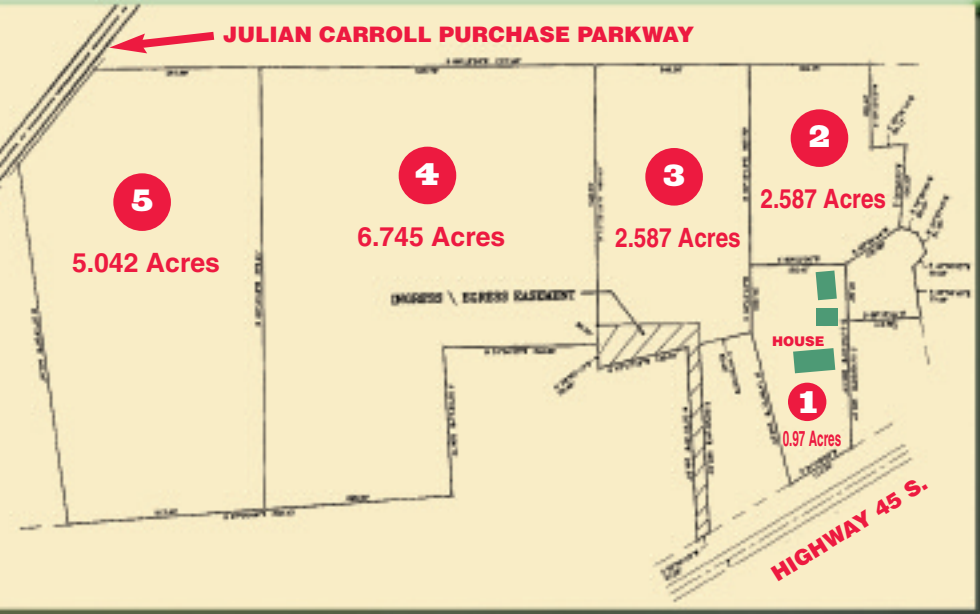

FURNITURE/CLOCKS/APPLIANCES – Large China Cabinet, Seth Thomas Mantle Clocks, Beautiful Large Beveled Edge Wall Hanging Mirror, Antique Bed, Armoire, Pineapple Post Twin Bed, Magnificent 3 Pc. Global Furniture Queen Size Pineapple Post Bedroom Suite w/ Canopy Bed, Daniel Dakota Grandfather Clock, Child's High Chair, Antique Vanity, Walnut Full Size High Back Bed, Oak Rocking Chair, Blanket Chest, Bassett Chest Of Drawers, Oak Dresser w/Mirror, Maytag Washer, Whirlpool Dryer, Whirlpool Side By Side Refrigerator, Small Appliances, New England Clock Co. Grandfather Clock

GLASSWARE – Johann Haviland Bavaria Germany Dishes, Sheffield "Classic" Fine China, Noritake "Claridge" China, Cake Stand, Nice Etched Stemware, Forest Green Glasses, Cobalt Blue "Shirley Temple" Creamer, Hand Painted Bavaria Germany Bowls, Blue & White Pitcher, Pattern Glass, Pressed Glass, American Fostoria, Depression (Pink & Lemonade), Iris & Herringbone Vases, Milk Glass, Ruby Red

VEHICLES – 1947 Hudson Commodore Six, Completely Restored (Odometer Shows 56,996 Miles), 1983 Dodge Ram Pickup

COLLECTIBLES/ADVERTISING ITEMS – 1970s Limited Edition Comic Books (Batman, Tarzan Of The Apes, Sensation Comics Featuring Wonder Woman, Etc.), Old Model Cars, Old License Plates (KY & Other States 1920s-1970s), Several Old Coca-Cola Bottles, Old Children's Games, Children's Toys (Little Orphan Annie Cookstove, Tinker Toys, Metal MAR Toys, Charlie McCarthy, Etc.), 1930s Walt Disney Children's Books (The Ugly Duckling, Practical Pig, Mother Pluto), Advertising Items (Maxwell House Coffee Tin, Coca-Cola Tray, Ford Wall Clock, Jane Parker Potato Chip Tin), Antique Wall Phone, Pocket Watches (Elgin, Ingersoll Midget, Waltham), Tin Type Photos, Foreign Money, 1940s Newspapers

CAST IRON/STERLING/TOOLS/MISC. - Cast Iron Items, Graniteware, Cook Books, Sterling Flatware, Several Stetson Hats, Lamps (Miniature Oil, Oil, Aladdin), Handmade Quilts, Nice Hanging Light Fixtures, Professional Barber's Strops, Several Nice Pictures, Prints & Frames, National Washboard Co. Washboard, Stihl Chainsaw, Aluminum Step Ladder, Jacks, Hand Tools, Craftsman Roll Around Tool Chest, Schwinn Bicycle, Iron Kettle, Metal Washtub, 100+ Neckties, Jewelry (Costume, Cufflinks, Etc.)