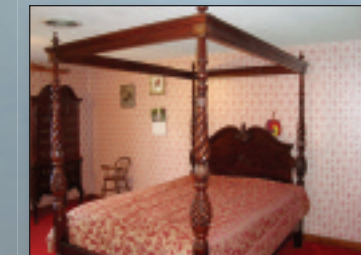

www.harrisauctions.com

HARRIS
REAL ESTATE & AUCTION
(270) 247-3253 • 800-380-4318