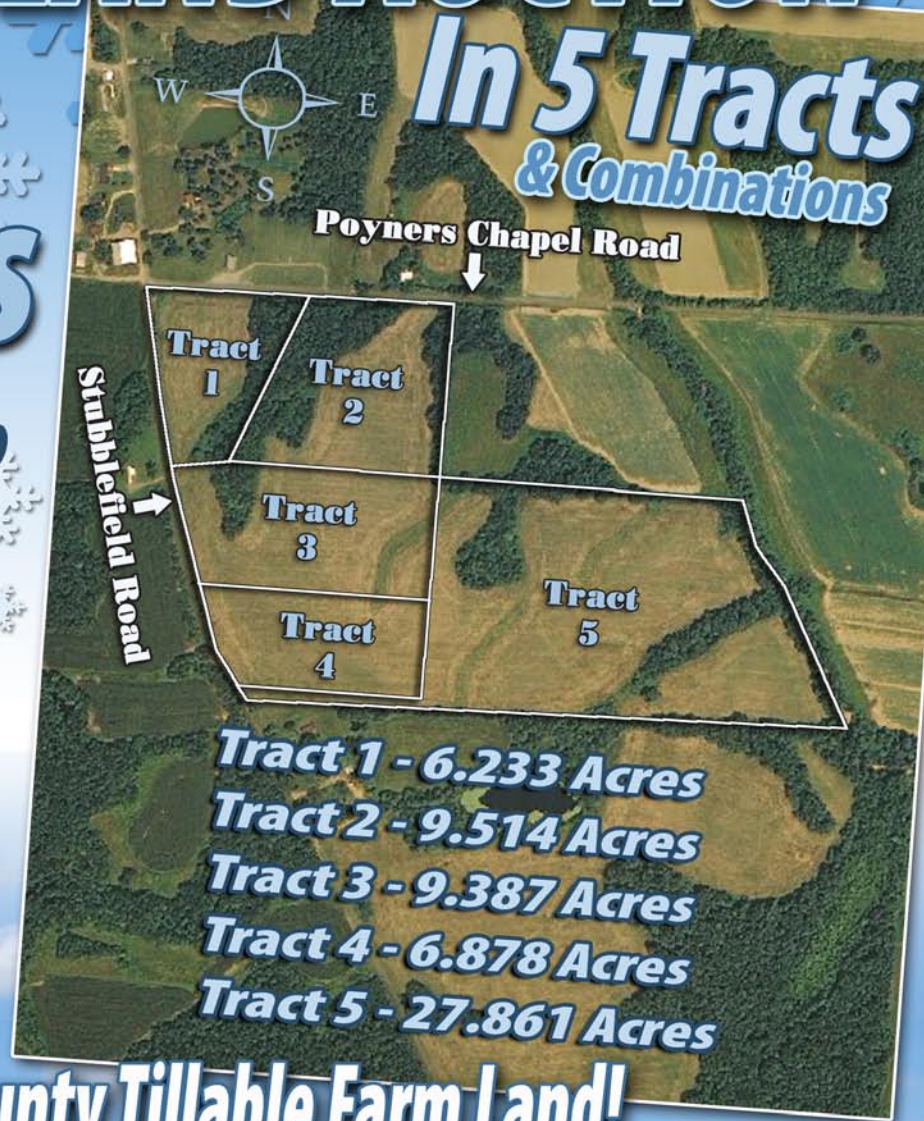

ABSOLUTE LAND AUCTION

59.874 Acres

**Saturday, January 17th 2009
@ 10:00 AM**

**Poyners Chapel Road
and Stubblefield Road
Wingo, Kentucky**

*From Mayfield: Follow Hwy. 303 (Jerry Stewart Hwy. Cuba Rd.)
7.6 miles to Poyners Chapel Rd.
Proceed 2 miles to property. Signs Posted!!*

**Nice Graves County Tillable Farm Land!
Great Building Sites! A Short Drive To Mayfield.**

HARRIS

REAL ESTATE & AUCTION

(270) 247-3253 • (800) 380-4318

**Selling Regardless of Price
To The Highest Bidder!!**