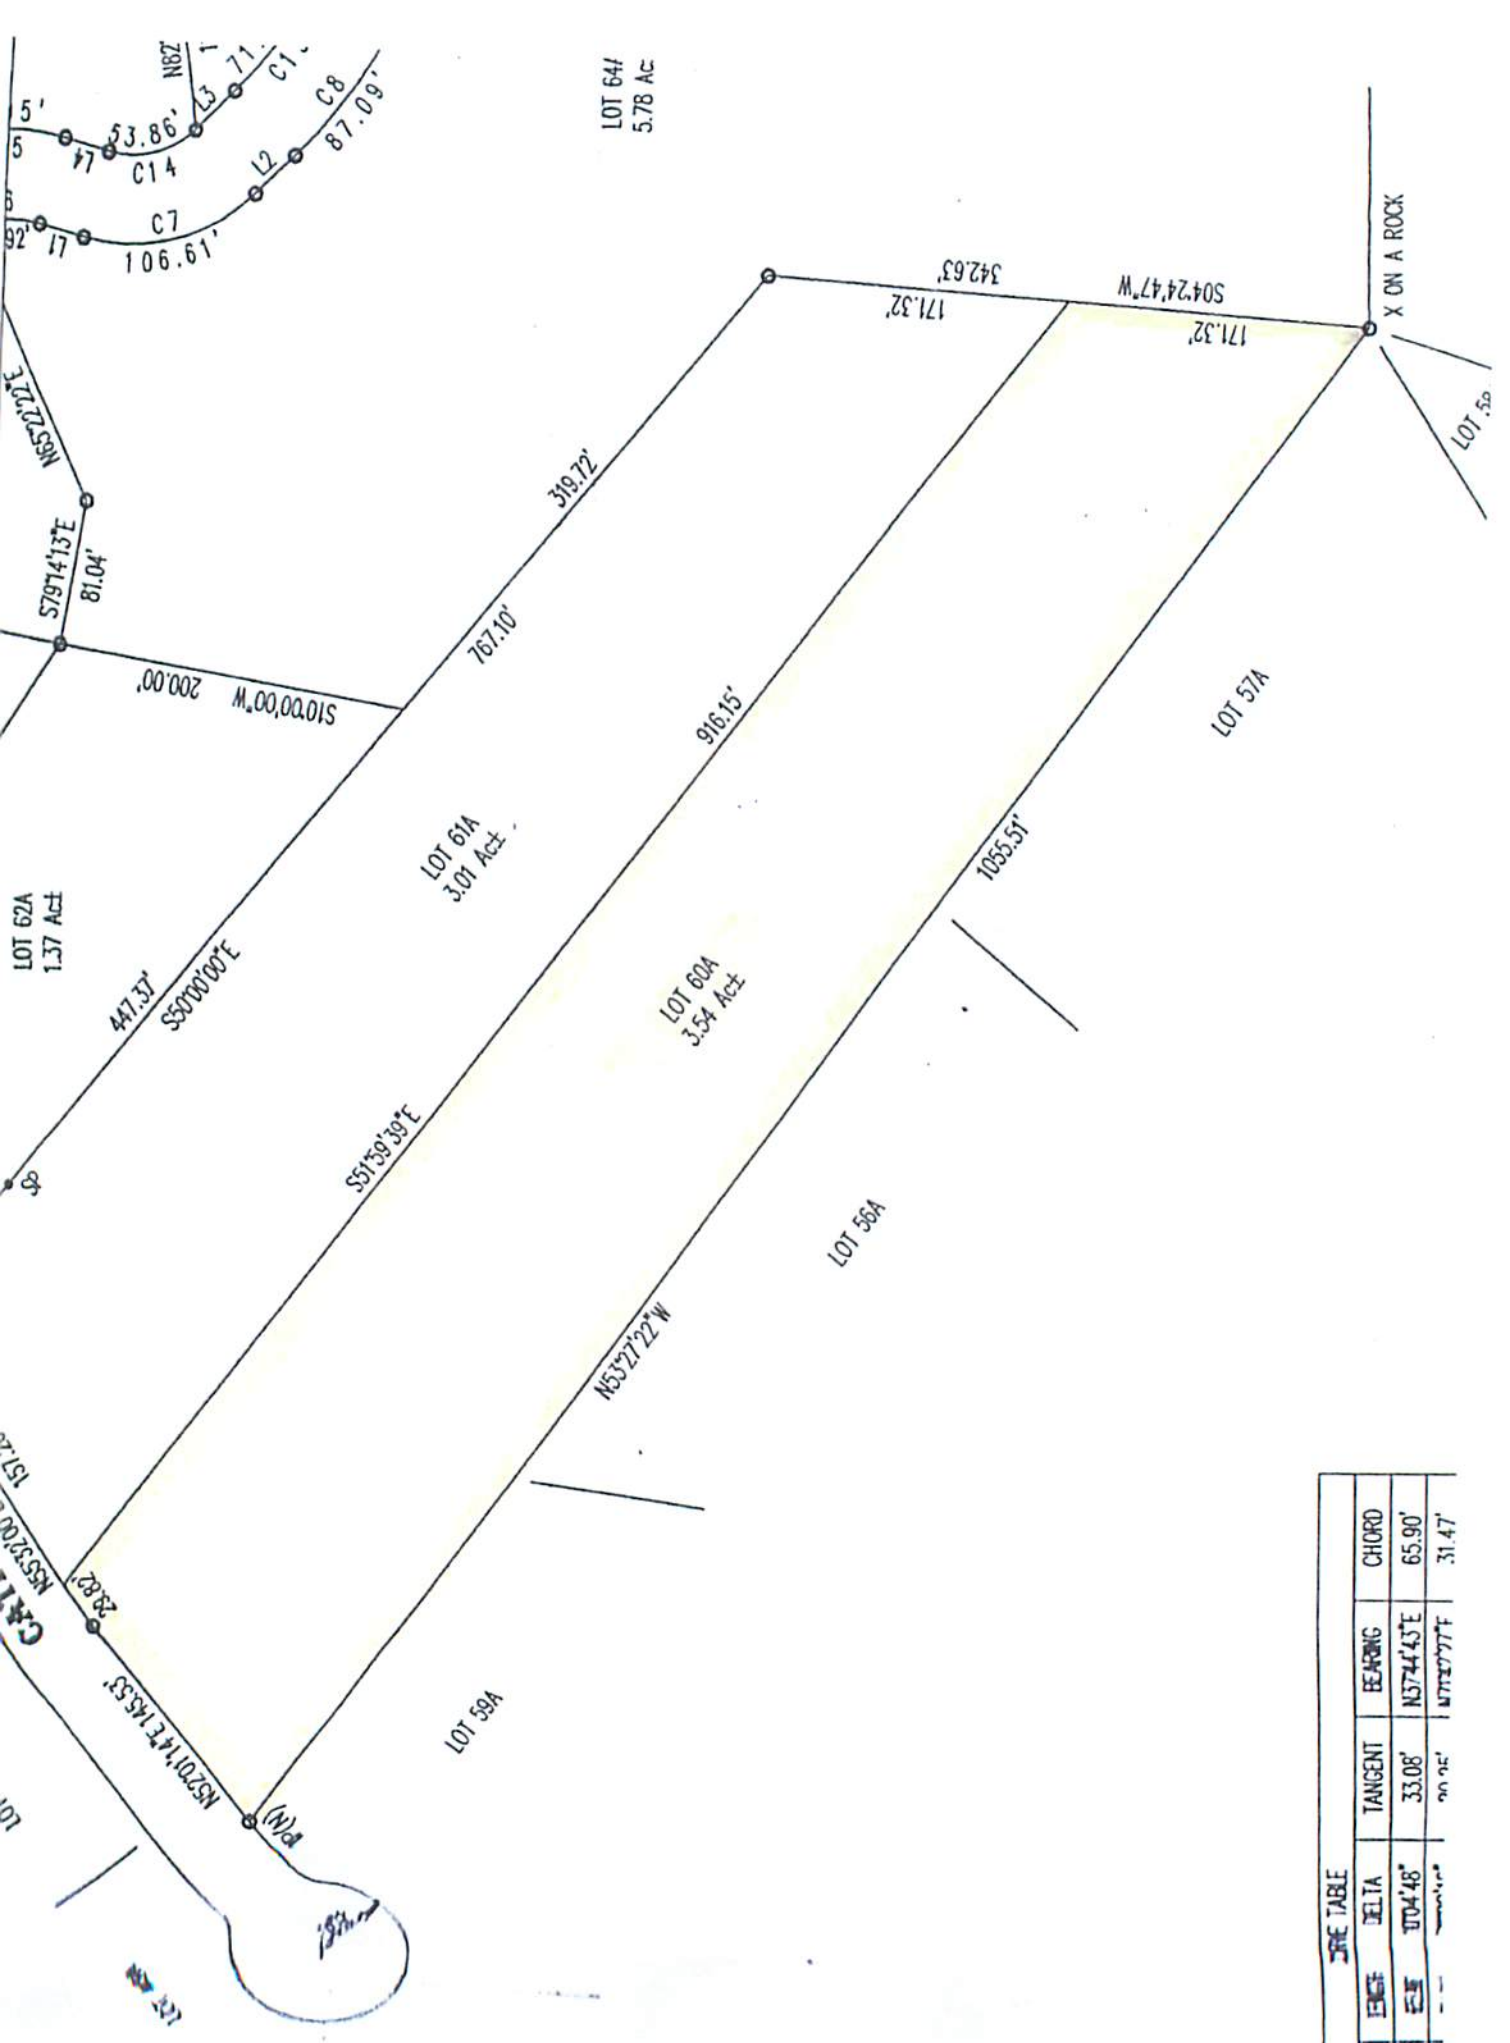

The Overlook

Swan Ridge

On Beautiful Dale Hollow Lake

P.O. Box 407, Celina, TN 38551
 Phone: (931) 243-4871 • Fax: (931) 243-4873
 1-800-SWANRIDGE
www.swanridgedevelopment.com

LOT 64
5.78 AC

CHORD TABLE

FENCE	DELTA	TANGENT	BEARING	CHORD
FE	104°48'	33.08'	N37°44'43"E	65.90'
---	---	90.95'	N77°27'77"E	31.47'