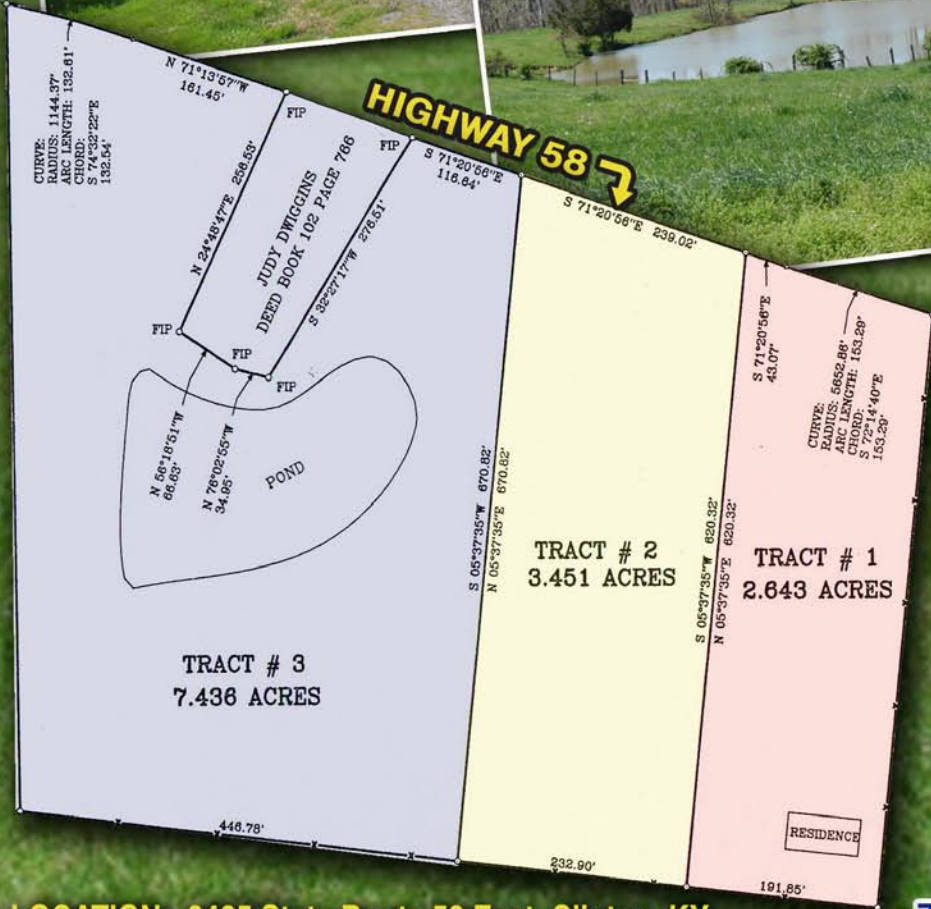

ABSOLUTE AUCTION

SATURDAY, MAY 16TH, 2009 @ 10:00 AM

Real Estate Sells @ 10AM

Regardless of Price!!!

THE LATE TOMMY O'NEILL ESTATE

3425 State Route 58 East, Clinton, KY

2 or 3 Bedroom, 2 Bath Home & 13.520 Acres in 3 Tracts & Combinations.

TRACT # 1

A 1,560 +/- sq. ft. 2 or 3 bedroom, 2 bath, vinyl sided home featuring Living Room, Kitchen, Sun Porch, Covered Front Deck, Central Heat & Air, & 24x36 2 Car Attached Garage. All-situated on a beautifully landscaped 2.643 Acre Lot

TRACT # 2

3.451 Acres

TRACT #3

7.436 Acres w/a nice pond

OPEN HOUSE

Monday, May 11th 6:00-7:00PM

HARRIS

REAL ESTATE & AUCTION

(270) 247-3253 • 800-380-4318

2 Locations - Mayfield & Hopkinsville

LOCATION: 3425 State Route 58 East, Clinton, KY
From Clinton: Take Hwy. 58 East 4.2 miles to Auction Site.
From Mayfield: Take US Hwy. 45 South 6.3 miles to Hwy. 58.
Follow Hwy. 58 11.7 miles to auction site.