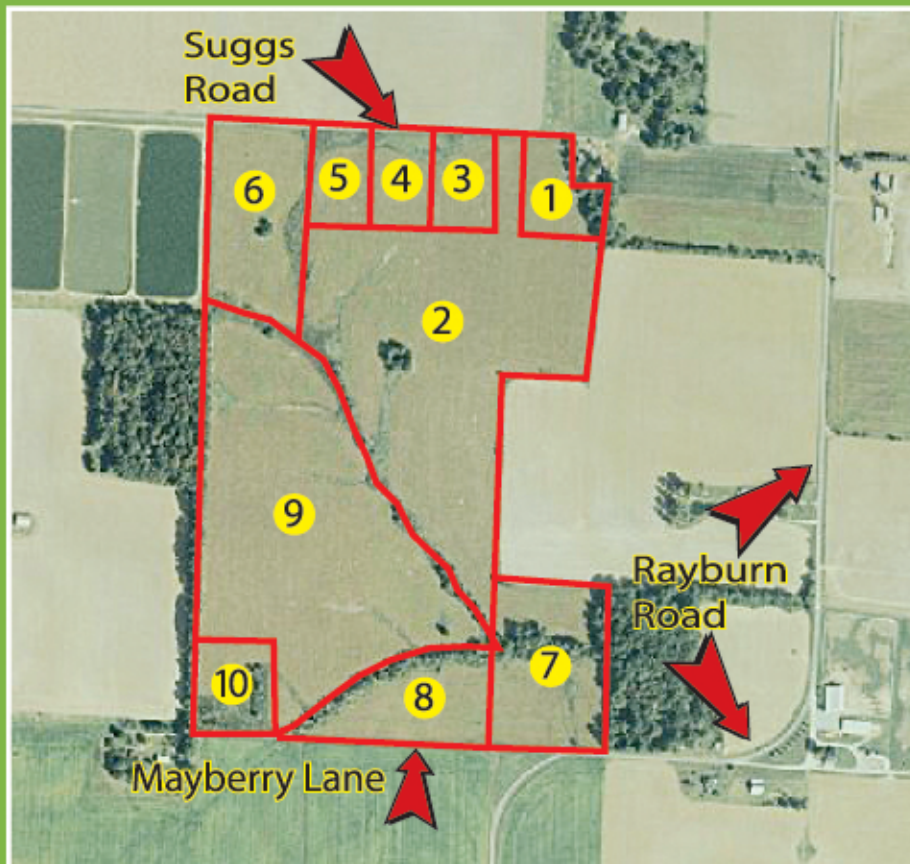

Absolute LAND AUCTION

Saturday
November 3, 2007
@ 10:00 am

97.888
acres

*in 10 Tracts
& Combinations*

Ranging from 2.525 to 31.205

94.1 HIGHLY TILLABLE ACRES

Calloway County Farm Service Agency Farm #3610. Having 94.1 acres in cropland, with corn base 47.3 acres, and soybean base 46.8 acres.

DCP Total 2007 Annual Payment \$1,474.00 dollars.

www.harrisauctions.com

Building Sites, Mini-Farm Tracts, Great Deer, Turkey and Small Game Hunting, Prime Level Crop Land, A Tremendous Tract of Land in Calloway County.

Real Estate Tracts:

Tract 1	3.141 Acres
Tract 2	31.205 Acres
Tract 3	2.552 Acres
Tract 4	2.544 Acres
Tract 5	2.525 Acres
Tract 6	8.697 Acres
Tract 7	7.686 Acres
Tract 8	5.435 Acres
Tract 9	30.885 Acres
Tract 10	3.214 Acres