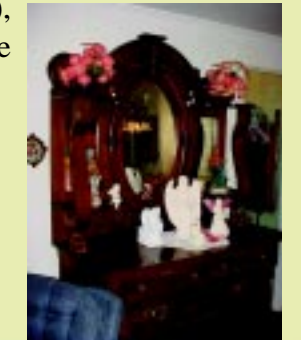

HARRIS
REAL ESTATE & AUCTION
(270) 247-3253 • 800-380-4318